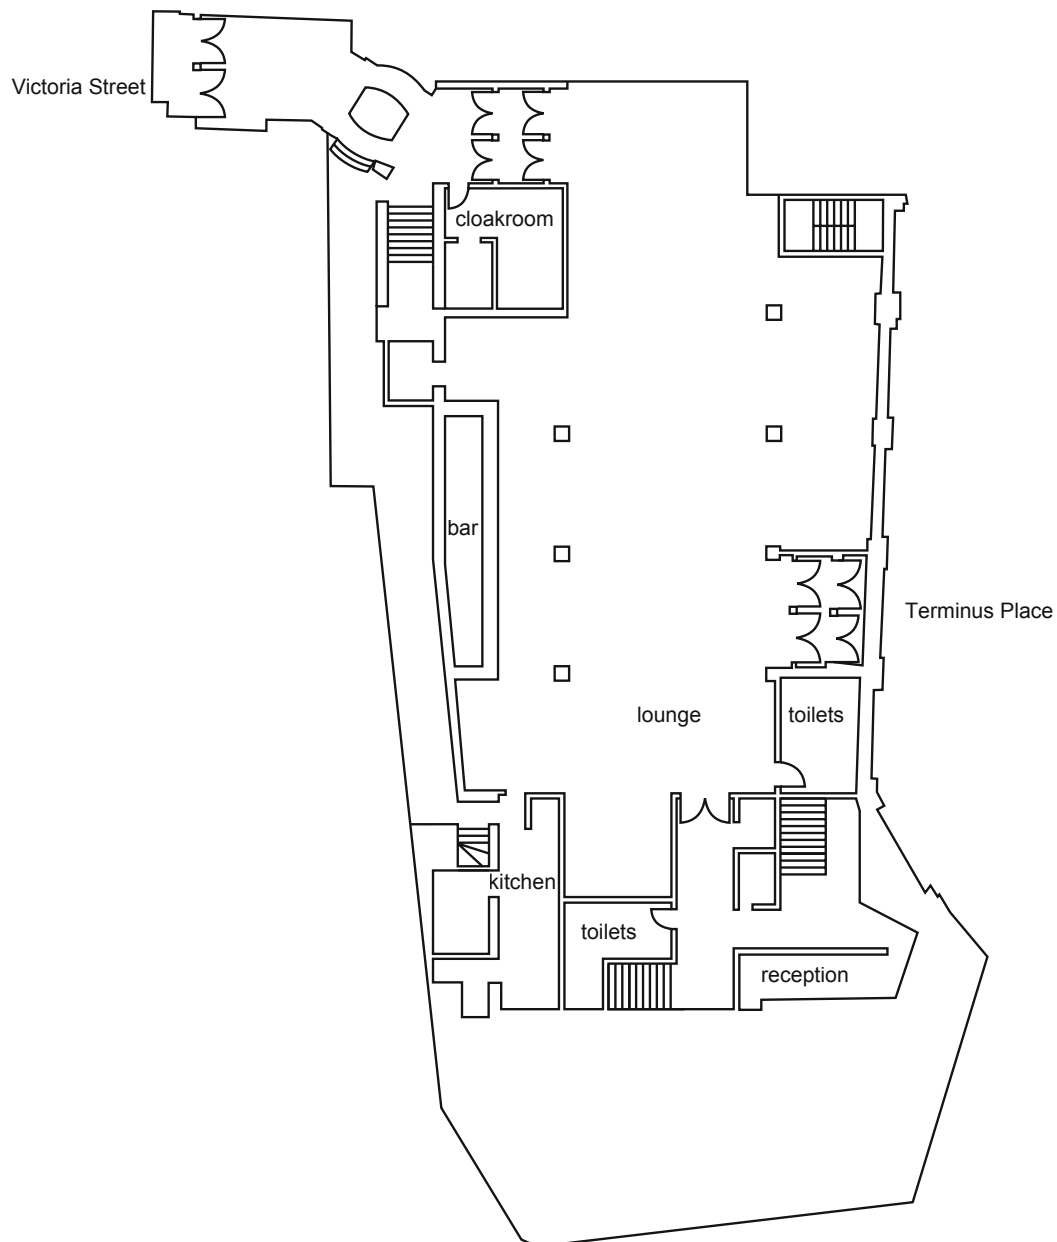

# PACHA LONDON - VICTORIA

Think: **Jewel in the crown**

Capacity: **Cocktail party 900, Seated dinner 150, Conference 200**

First Floor

# PACHA LONDON - VICTORIA

Think: **Jewel in the crown**

Capacity: **Cocktail party 900, Seated dinner 150, Conference 200**

Ground Floor

**T. 0845 456 1556 E. [info@jiantevents.co.uk](mailto:info@jiantevents.co.uk) W. [www.jiantevents.co.uk](http://www.jiantevents.co.uk)**