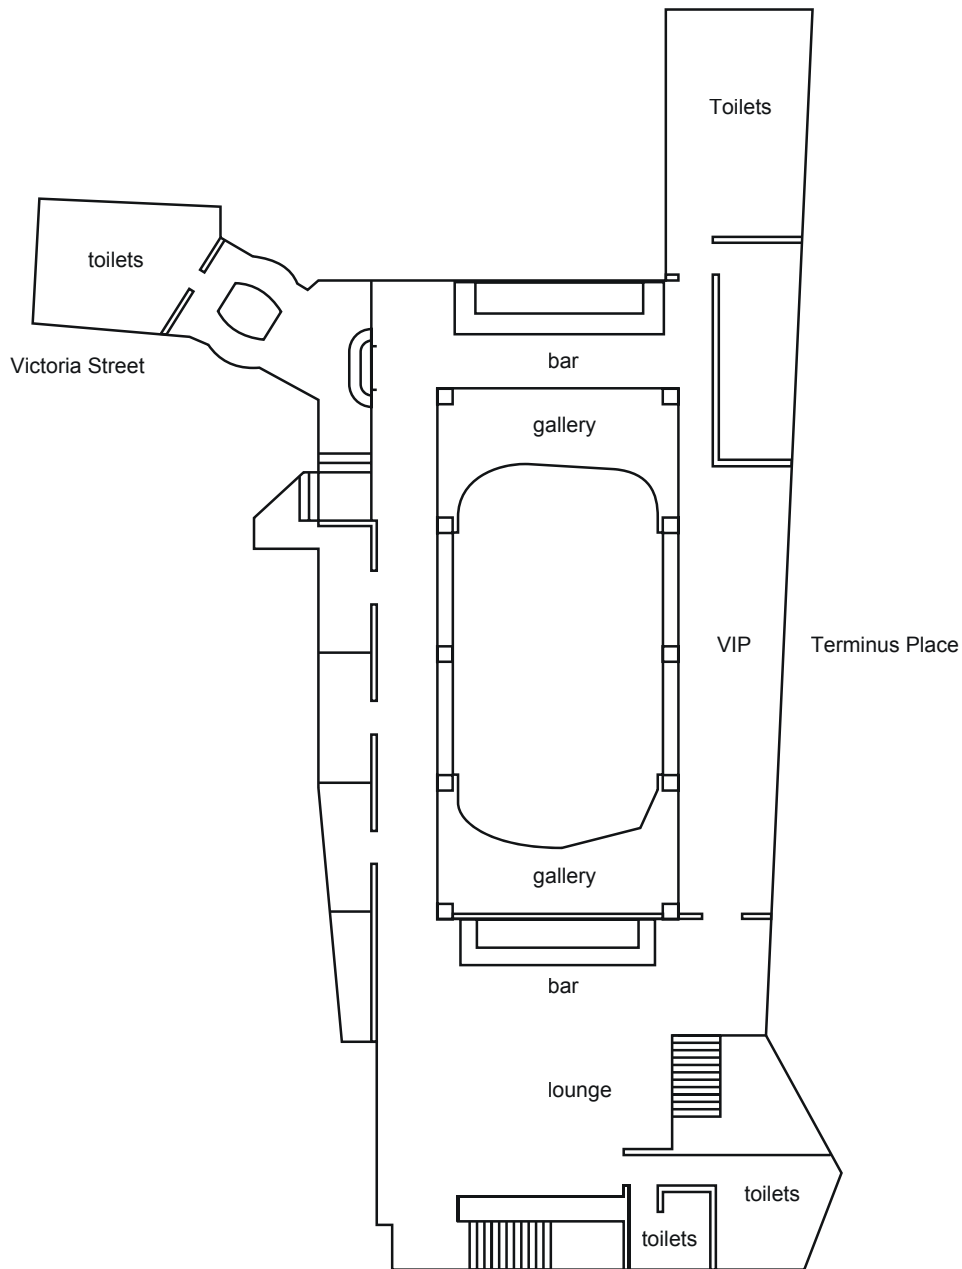

# PACHA LONDON - VICTORIA

Think: **Jewel in the crown**

Capacity: **Cocktail party 900, Seated dinner 150, Conference 200**

First Floor

# PACHA LONDON - VICTORIA

Think: **Jewel in the crown**

Capacity: **Cocktail party 900, Seated dinner 150, Conference 200**

Ground Floor

**T. 0845 456 1556 E. [info@jiantevents.co.uk](mailto:info@jiantevents.co.uk) W. [www.jiantevents.co.uk](http://www.jiantevents.co.uk)**