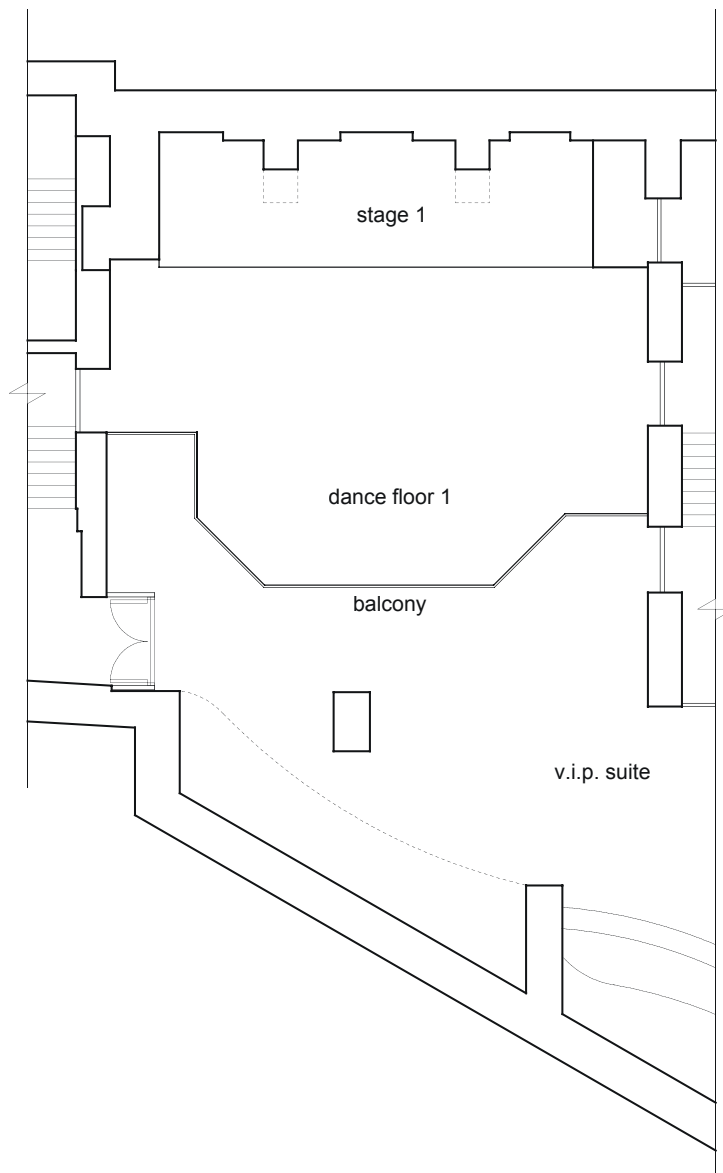

FABRIC - FARRINGDON

Think: **Meatpacking cool**

Capacity: **Cocktail party 1800, Seated dinner 160, Conference 240**

Ground Floor

T. 0845 456 1556 E. info@jiantevents.co.uk W. www.jiantevents.co.uk

FABRIC - FARRINGDON

Think: **Meatpacking cool**

Capacity: **Cocktail party 1800, Seated dinner 160, Conference 240**

VIP Balcony

FABRIC - FARRINGDON

Think: **Meatpacking cool**

Capacity: **Cocktail party 1800, Seated dinner 160, Conference 240**

First Floor