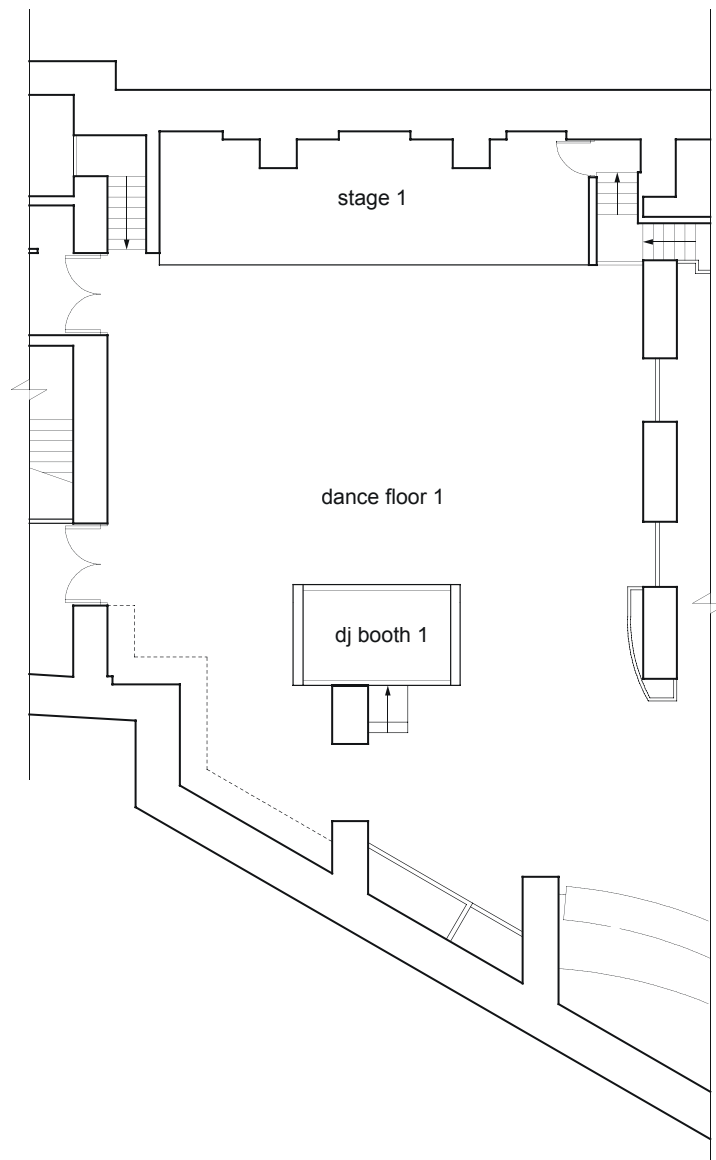

FABRIC - FARRINGDON

Think: **Meatpacking cool**

Capacity: **Cocktail party 1800, Seated dinner 160, Conference 240**

Ground Floor

T. 0845 456 1556 E. info@jiantevents.co.uk W. www.jiantevents.co.uk

FABRIC - FARRINGDON

Think: **Meatpacking cool**

Capacity: **Cocktail party 1800, Seated dinner 160, Conference 240**

VIP Balcony

FABRIC - FARRINGDON

Think: **Meatpacking cool**

Capacity: **Cocktail party 1800, Seated dinner 160, Conference 240**

First Floor