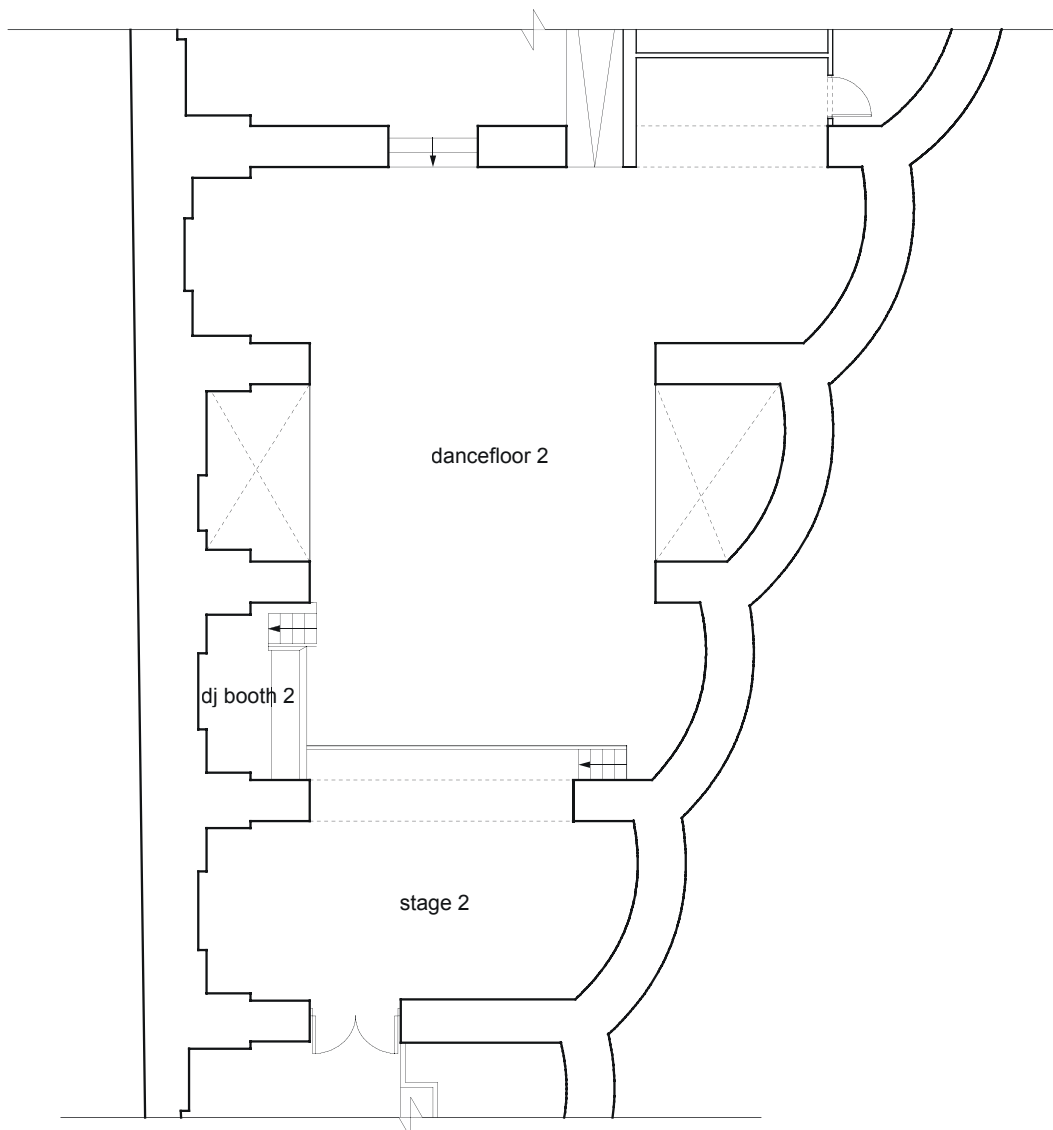

FABRIC - FARRINGDON

Think: **Meatpacking cool**

Capacity: **Cocktail party 1800, Seated dinner 160, Conference 240**

Ground Floor

T. 0845 456 1556 E. info@jiantevents.co.uk W. www.jiantevents.co.uk

FABRIC - FARRINGDON

Think: **Meatpacking cool**

Capacity: **Cocktail party 1800, Seated dinner 160, Conference 240**

VIP Balcony

FABRIC - FARRINGDON

Think: **Meatpacking cool**

Capacity: **Cocktail party 1800, Seated dinner 160, Conference 240**

First Floor